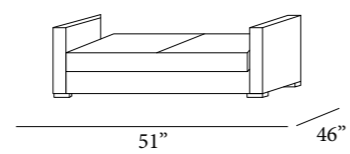

DYKMAN

BESAN

SOFA

LOVE SET

CHAIR

RAINBOW

44

RIO