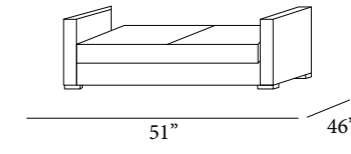

DYKMAN

BESAN

SOFA

LOVE SET

CHAIR

RAINBOW

44

RIO