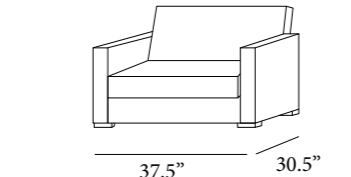

DYKMAN

BESAN

SOFA

LOVE SET

CHAIR

RAINBOW

44

RIO