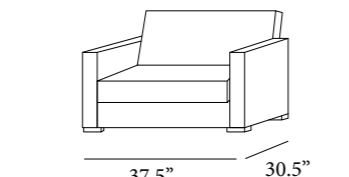

DYKMAN

BESAN

SOFA

LOVE SET

CHAIR

RAINBOW

44

RIO