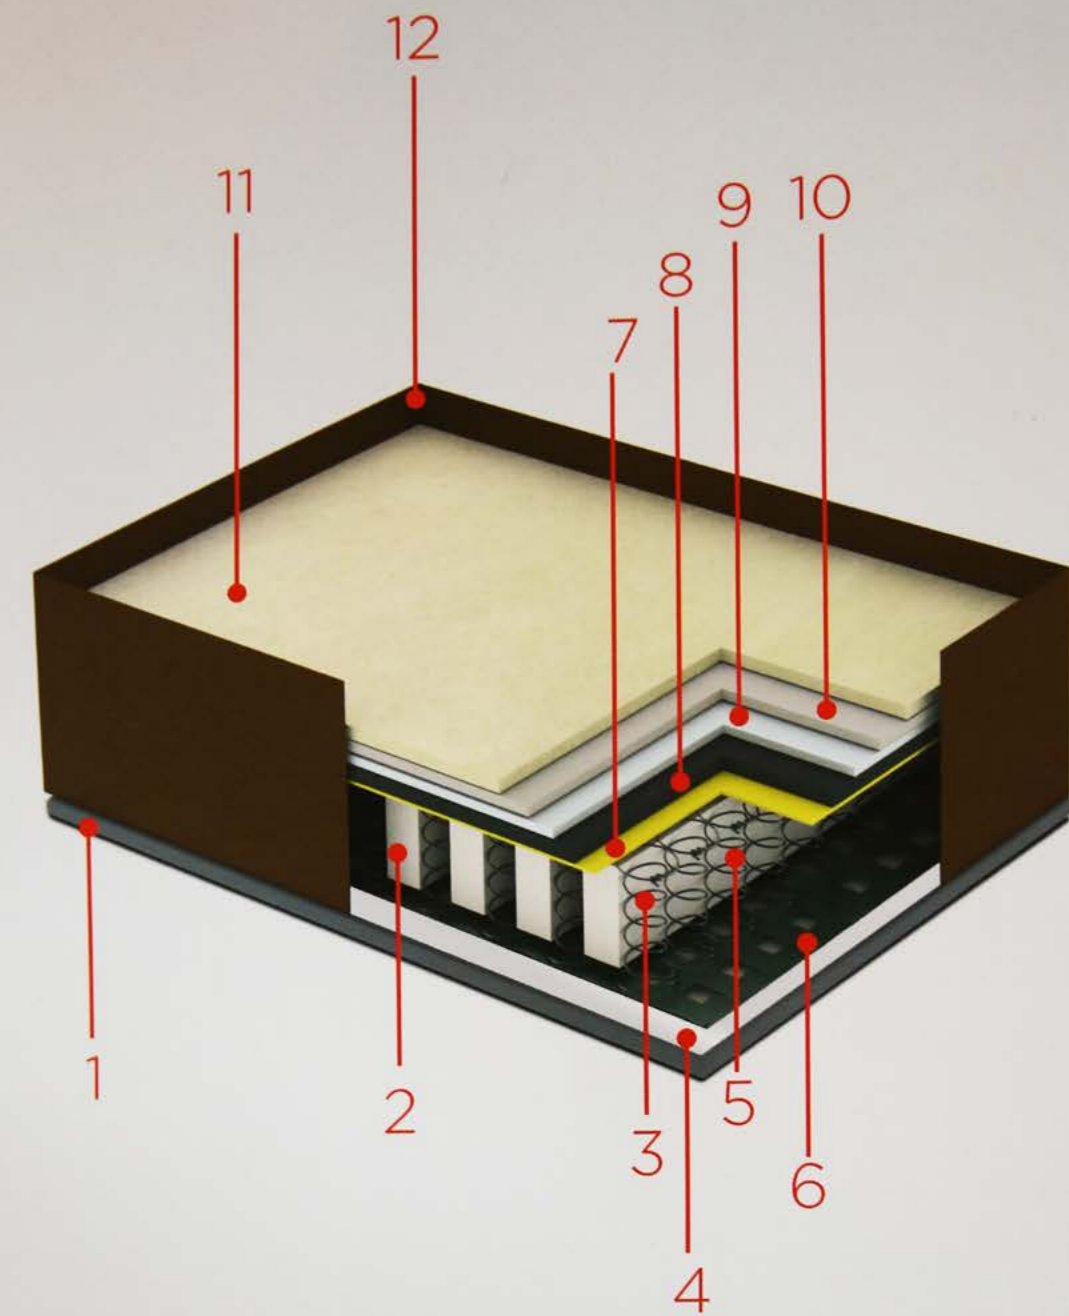

LUCY

**FOLDING
BED**

**FOLDING
BED
TWIN SIZE**

- | | |
|--------------------------------------|------------------------------|
| 1 External Wooden Frame | 7 Soft Felt |
| 2 Shock Absorbing Foam Blocks | 8 Thermo Felt |
| 3 Steel Innerspring Coils | 9 Supportive Fabric |
| 4 Inner Metal Frame | 10 Flexi Contour Foam |
| 5 Metal Spring Frame | 11 Fiber |
| 6 Elastic Webbing | 12 Upholstery Fabric |