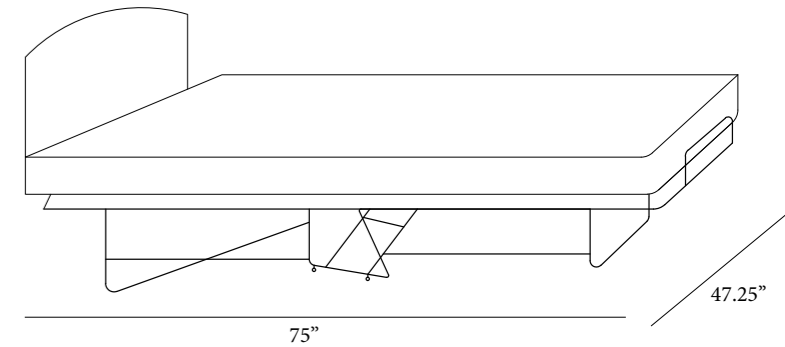

LUCY

**FOLDING
BED**

**FOLDING
BED
TWIN SIZE**

- | | |
|--------------------------------------|------------------------------|
| 1 External Wooden Frame | 7 Soft Felt |
| 2 Shock Absorbing Foam Blocks | 8 Thermo Felt |
| 3 Steel Innerspring Coils | 9 Supportive Fabric |
| 4 Inner Metal Frame | 10 Flexi Contour Foam |
| 5 Metal Spring Frame | 11 Fiber |
| 6 Elastic Webbing | 12 Upholstery Fabric |