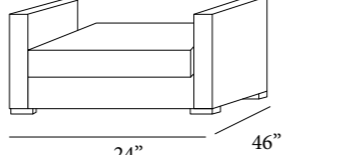

DYKMAN

BESAN

SOFA

LOVE SET

CHAIR

RAINBOW

44

RIO