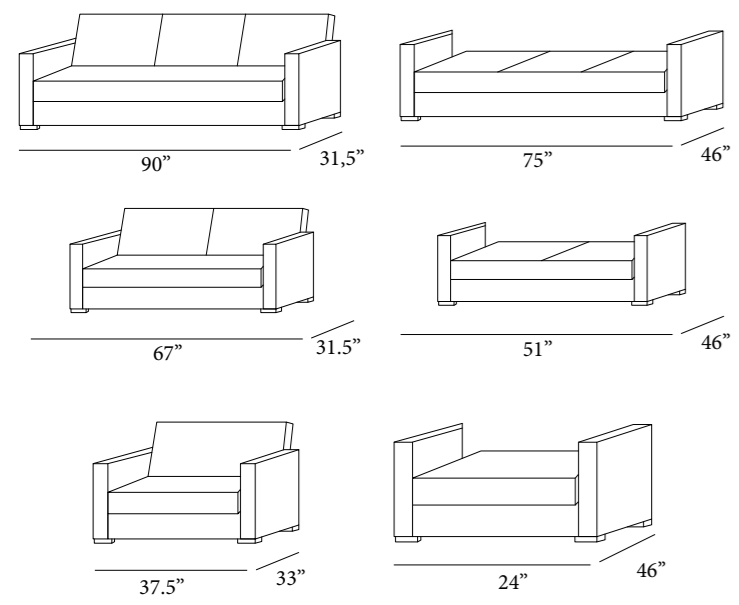

45

ZAMBAK

ALEX

SOFA

LOVE SET

CHAIR

NICOLA

HENRY