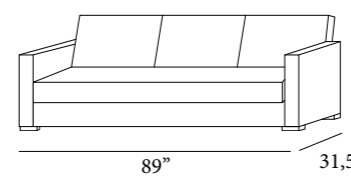

DYKMAN

BESAN

SOFA

LOVE SET

CHAIR

RAINBOW

44

RIO