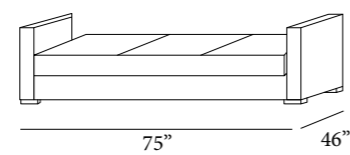

DYKMAN

BESAN

SOFA

LOVE SET

CHAIR

RAINBOW

44

RIO