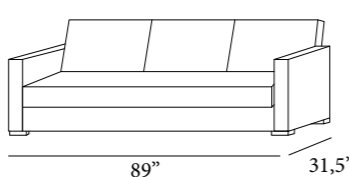

DYKMAN

BESAN

SOFA

LOVE SET

CHAIR

RAINBOW

44

RIO