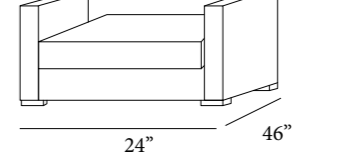

DYKMAN

BESAN

SOFA

LOVE SET

CHAIR

RAINBOW

44

RIO