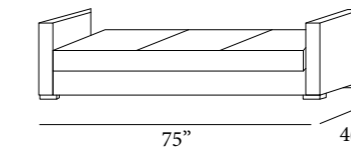

DYKMAN

BESAN

SOFA

LOVE SET

CHAIR

RAINBOW

44

RIO